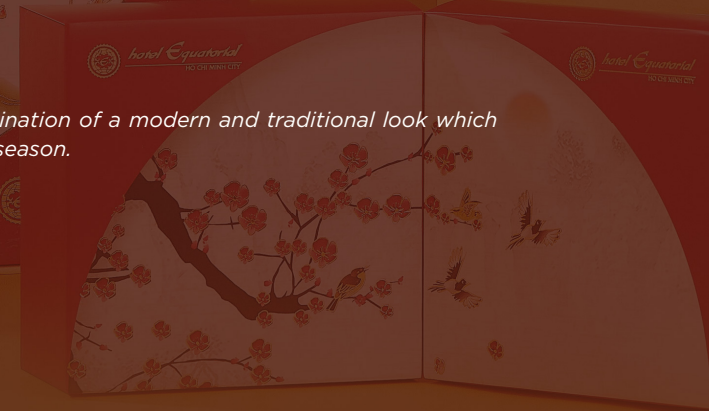

ĐOÀN VIÊN JOYFUL REUNION

Cấu trúc nắp hộp kéo độc đáo mang hơi hướng hiện đại kết hợp cùng tranh thủy mặc “Đào hạc quy viên” đậm chất cổ điển. Đây sẽ là sự lựa chọn hoàn hảo cho món quà Đoàn Viên năm nay.

A unique pullout design. With a combination of a modern and traditional look which makes perfect choice for the Reunion season.